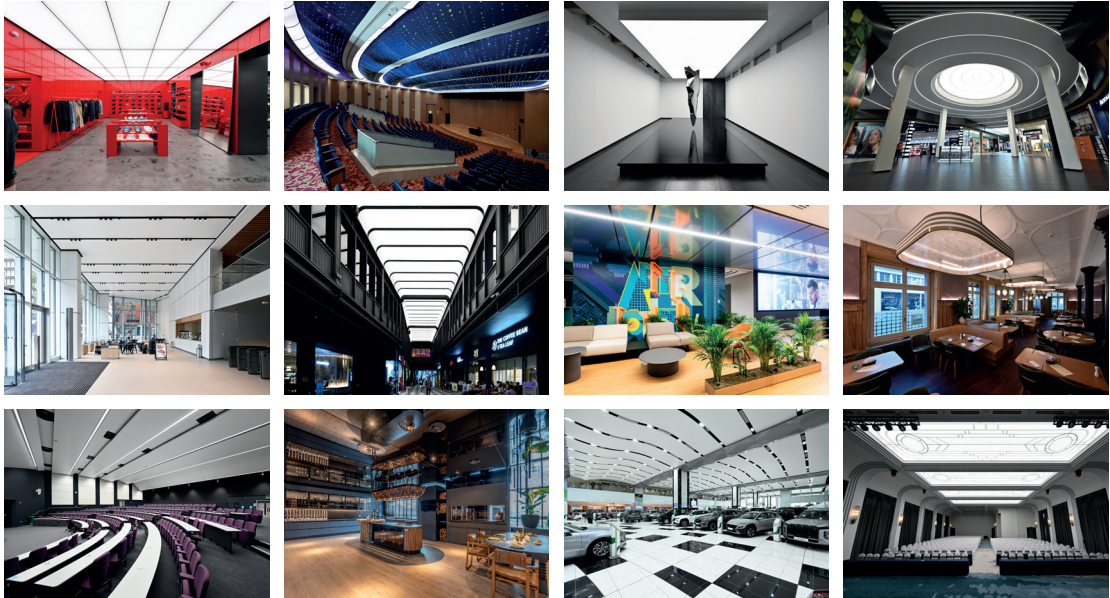

BARRISOL®

WORLD N°1 MONDIAL

Nos prix et récompenses | Our prices and awards

— Clim® & Pure Clim® - Cloud Clim® —

REDDOT AWARD
BEST OF THE BEST 2021
for CLOUD Clim®

REDDOT AWARD
DESIGN CONCEPT 2022
Lamp Cocoon
by Ross Lovegrove

REDDOT AWARD
PRODUCT DESIGN 2023
Lamp NUAGE - L
by Snohetta

www.barrisol.com

55
SINCE 1967

ORIGINE
FRANCE
GARANTIE

BV Cert. 6039707
Plafond tendu