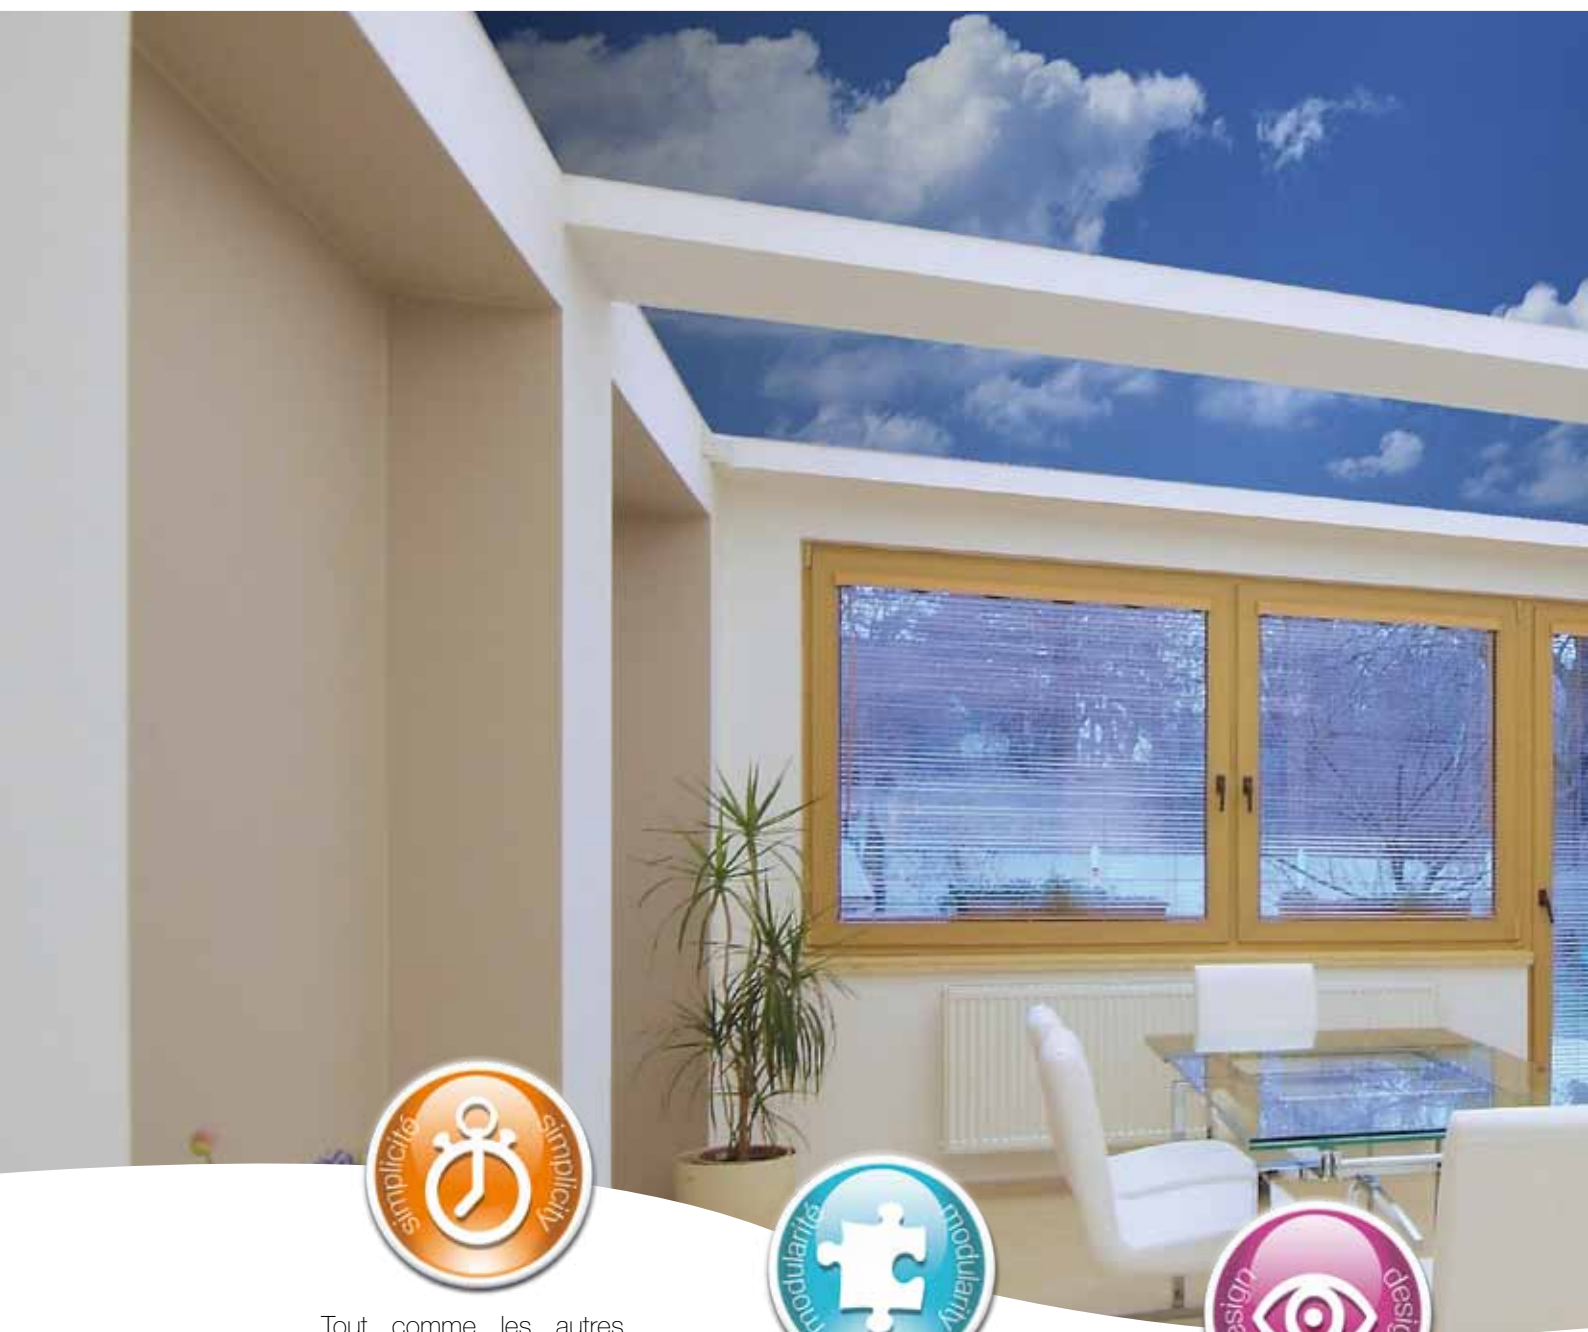

Tout comme les autres toiles Barrisol®, la pose d'un Barrisol® Imprimé garantit un fini impeccable, la pose est nette, rapide, et n'induit ni salissure ni déplacement de mobilier.